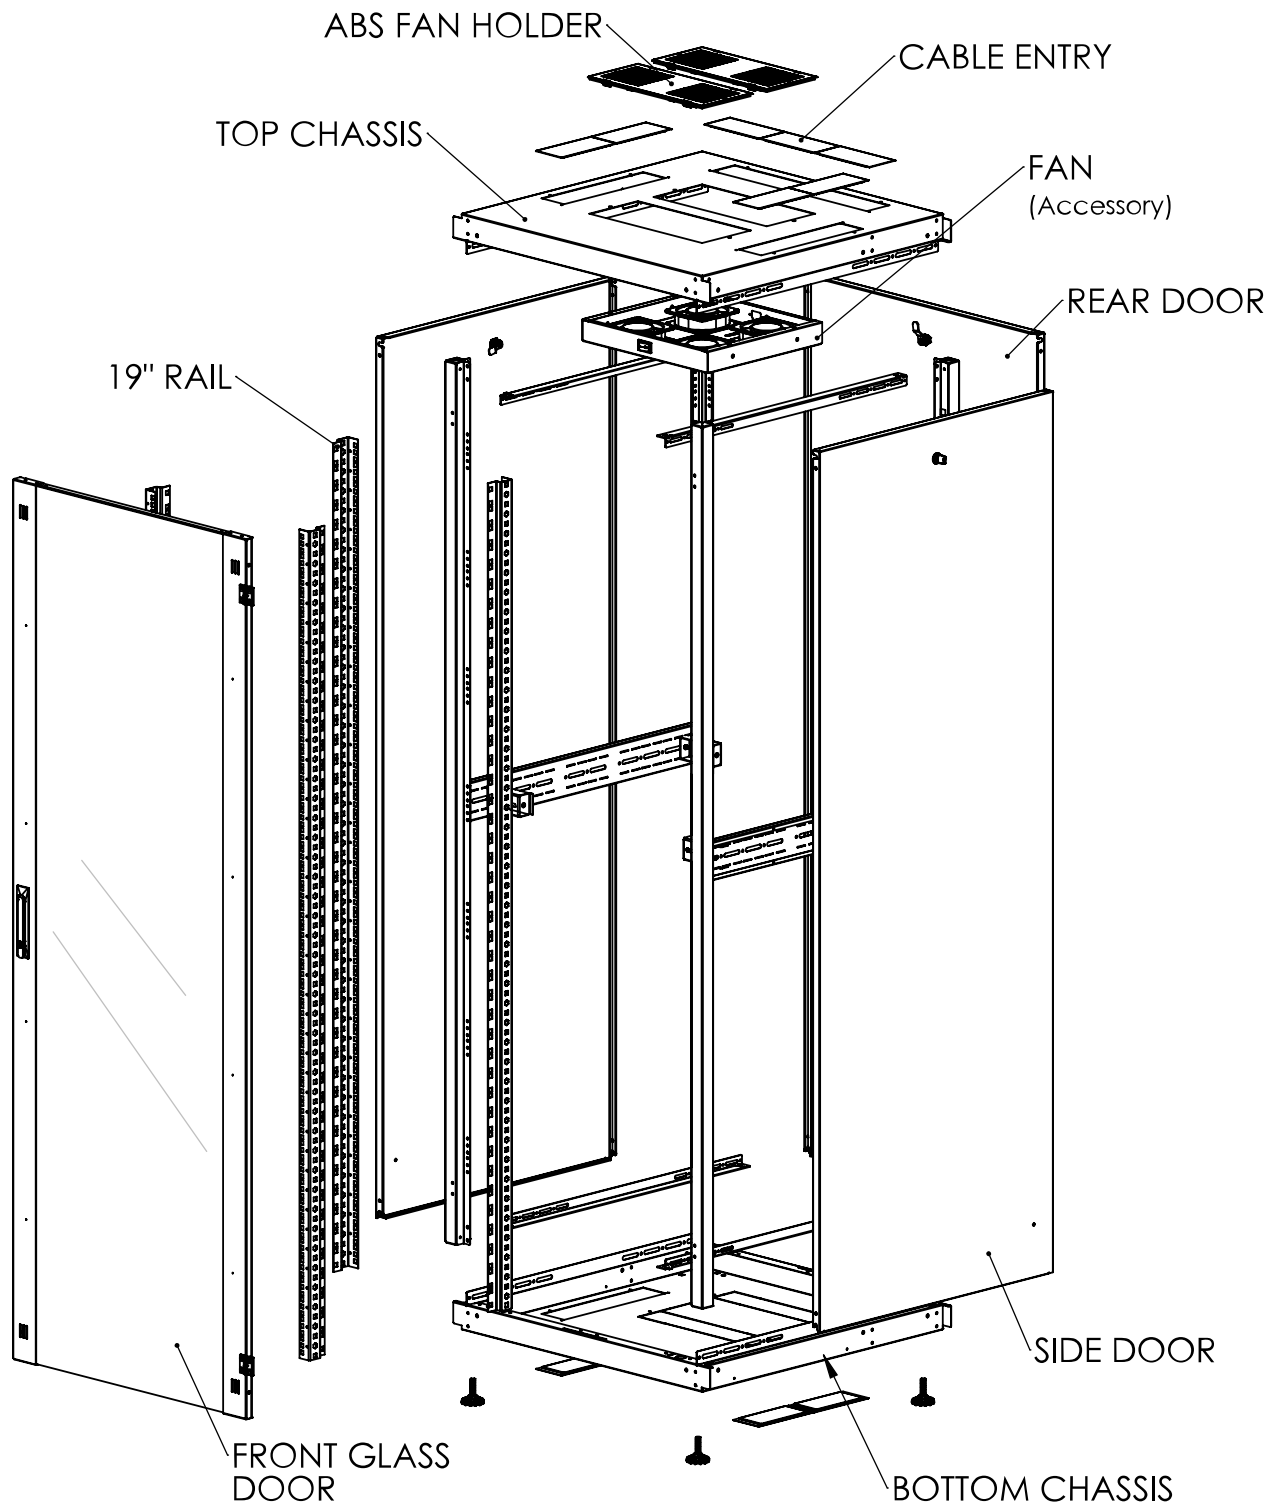

Cable entry is very flexible due to various prepared opening possibilities or the optional base.

The S-RACK enclosures are designed for universal use and cover the widest possible range of applications.

Desen dimensional: Dulap cablare structurată DT, 42U H2010 x W800 x D800, 19"

Front inside view

Side inside view

Desen dimensional: Dulap cablare structurată DT, 42U H2010 x W800 x D800, 19"

Desen dimensional: Dulap cablare structurată DT, 42U H2010 x W800 x D800, 19"

Top view

Bottom view

Desen dimensional: Dulap cablare structurată DT, 42U H2010 x W800 x D800, 19"

Desen dimensional: Dulap cablare structurată DT, 42U H2010 x W800 x D800, 19"

Exploded view

Tabel articole