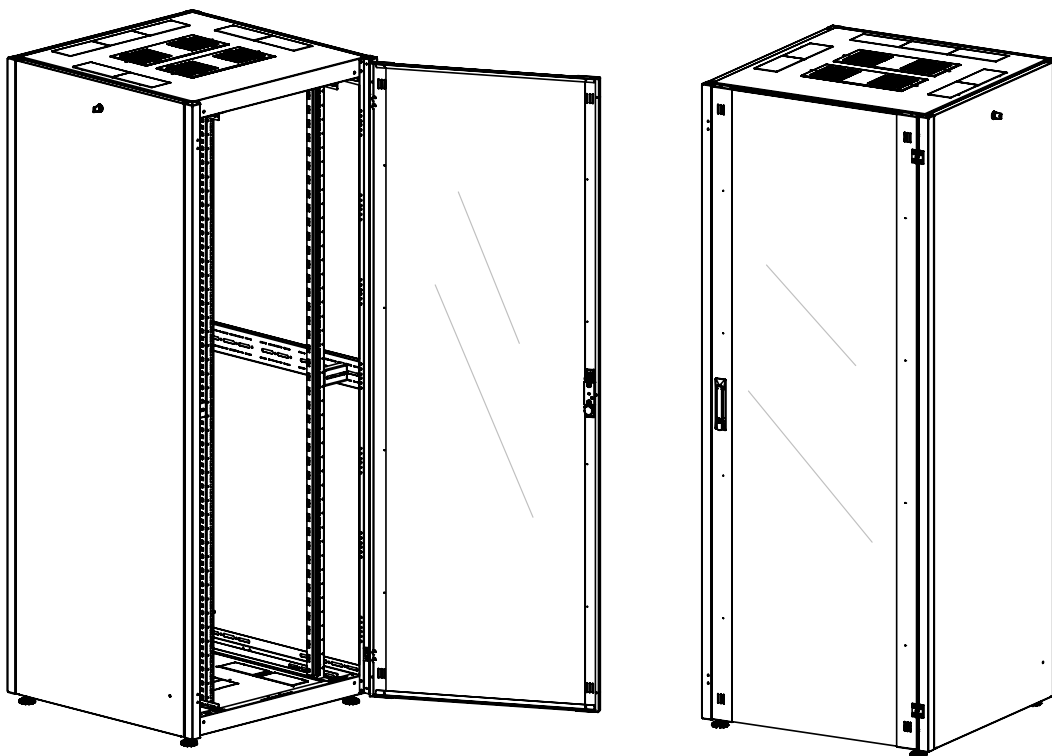

Cable entry is very flexible due to various prepared opening possibilities or the optional base.

The S-RACK enclosures are designed for universal use and cover the widest possible range of applications.

Desen dimensional: Dulap cablare structurată DT, 42U H2010 x W800 x D800, 19"

Front inside view

Side inside view

Desen dimensional: Dulap cablare structurată DT, 42U H2010 x W800 x D800, 19"

Desen dimensional: Dulap cablare structurată DT, 42U H2010 x W800 x D800, 19"

Top view

Bottom view

Desen dimensional: Dulap cablare structurată DT, 42U H2010 x W800 x D800, 19"

Desen dimensional: Dulap cablare structurată DT, 42U H2010 x W800 x D800, 19"

Exploded view

Tabel articole